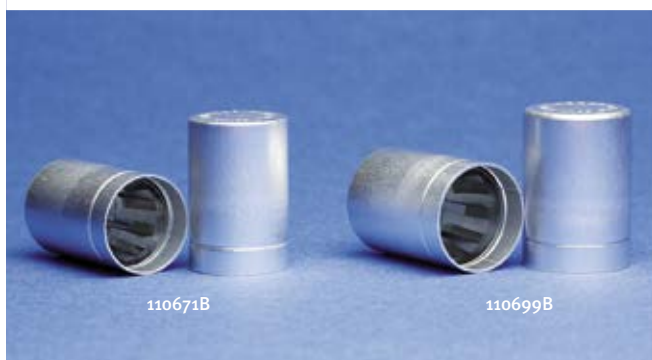

## CAP O TEST caps

- > In aluminium, and anodised aluminium for the coloured models
- > With or without handle on the cap
- > Sterilisable up to 140°C
- > For non-hermetic sealing of bottles
- > With three internal clamps on the neck of the bottle or tube

### Without handle

Cap O Test	Silver	Blue	Red	Yellow	Green	Black	Units/box	€ Excl. VAT box
9/10	110677B	110678B	110679B	-	-	-	100	NC -
12/13	110680B	110681B	110682B	110683	110684	-	100	NC -
14/15	110685B	110686B	110687B	-	-	-	100	NC -
15/16	110688B	110689B	110690B	110691	110692	110693	100	NC -
17/18	-	110695B	110696B	110697	110698	-	100	NC -
19/20	110699B	110700B	110701B	-	-	-	100	NC -
21/23	110702B	110703B	110704B	-	-	-	100	NC -
24/26	110705B	110706B	110707B	-	-	-	100	NC -
28/30	110708B	110709B	110710B	-	-	-	100	NC -
37/39	110716	110717	110718	-	-	-	50	NC -

## Caps for erlens

- > In aluminium, and anodised aluminium for the coloured models
- > Sterilisable up to 140°C
- > For non-hermetic sealing of bottles
- > With three internal clamps on the neck of the bottle or tube

## Alu-Steck caps

- > Pure aluminium, matt finish
- > Sterilisable up to 140°C
- > Without spring
- > Fits over flasks for sterile but not hermetic closure
- > Also used as aluminium containers

Cat. No.	Ø Inner (mm)	Height (mm)	Units/box	€ Excl. VAT box
110561	11	25	100	NC -
110562	12	25	100	NC -
110563	13	25	100	NC -
110564	14	25	100	NC -
110565	15	25	100	NC -
110566	16	30	100	NC -
110567	17	30	100	NC -
110568	18	30	100	NC -
110569	20	30	100	NC -
110570	22	30	100	NC -
110571	28	30	100	NC -
110572	32	30	100	NC -
110573	39	30	10	NC -
110574	44	40	10	NC -
110575	48	40	10	NC -
110576	55	40	10	NC -
110577	58	40	10	NC -