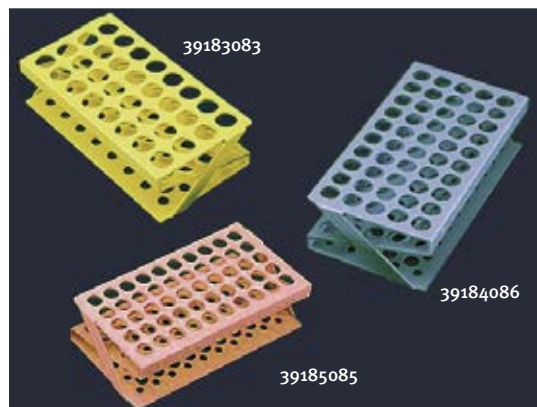

Square hole racks

Acetal racks - Square hole acetal resin racks, resistant up to 121°C.
Dimensions : 246 x 101 x 70 mm.

For tube ø	No. of tubes	Red	White	Yellow	Green	Pink	Blue	€ Excl. VAT
21 mm	40	39187081	39187082	39187083	39187084	-	39187086	NC -
17 mm	60	39188081	39188082	39188083	39188084	39188085	39188086	NC -
13 mm	90	39189081	39189082	39189083	39189084	39189085	39189086	NC -

Acetal racks

Single use polystyrene racks - Economic square holes racks.
Single use. Dimensions : 246 x 101 x 70 mm.

For tubes with ø (mm)	Capacity tubes	Red	White	€ Excl. VAT
21	40	39187011	39187012	NC -
17	60	39188011	39188012	NC -
13	90	39189011	39189012	NC -

PS Racks

Large capacity mega racks

- > In polypropylene, Autoclavable
- > Alphanumeric marking of the grid
- > White or blue

	For 216 tubes 10 or 12-13 mm	For 240 tubes 13 - 16 mm	For 432 tubes 13 - 16 mm	For 120 tubes 16 mm
Dim (mm)*	337 x 235 x 91	337 x 267 x 91	337 x 267 x 91	337 x 267 x 91
Blue	037969	047693	047691	037972
White	037971	047692	047690	037973
€ Excl. VAT	NC -	NC -	NC -	NC -

* Height with wings.

Large capacity racks

Large capacity polypropylene racks. Autoclavable Convenient for pipetting or storing large numbers of samples.

Note: The models below do not have any openings on the sides.