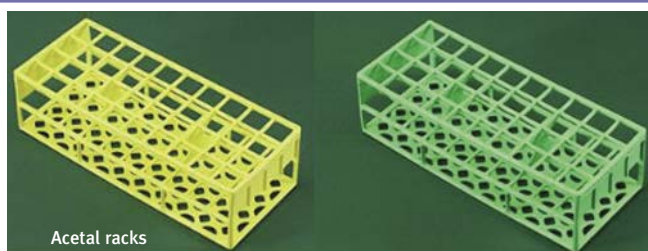

RACKS FOR VARIOUS TUBES

ABS racks S

For tubes with ø (mm)	No. of tubes	Dimensions (mm)	White	Yellow	Green	Pink	Blue	€ Excl. VAT
13	50	180 x 94 x 50	39185082	39185083	39185084	39185085	39185086	NC -
17	50	225 x 114 x 60	39184082	39184083	39184084	39184085	39184086	NC -
21	32	225 x 114 x 60	39183082	39183083	39183084	39183085	39183086	NC -

Square hole racks

Acetal racks - Square hole acetal resin racks, resistant up to 121°C.
Dimensions : 246 x 101 x 70 mm.

For tube ø	No. of tubes	Red	White	Yellow	Green	Pink	Blue	€ Excl. VAT
21 mm	40	39187081	39187082	39187083	39187084	-	39187086	NC -
17 mm	60	39188081	39188082	39188083	39188084	39188085	39188086	NC -
13 mm	90	39189081	39189082	39189083	39189084	39189085	39189086	NC -

Acetal racks

Single use polystyrene racks - Economic square holes racks.
Single use. Dimensions : 246 x 101 x 70 mm.

For tubes with ø (mm)	Capacity tubes	Red	White	€ Excl. VAT
21	40	39187011	39187012	NC -
17	60	39188011	39188012	NC -
13	90	39189011	39189012	NC -

* Height with wings.

Large capacity racks

Large capacity polypropylene racks. Autoclavable Convenient for pipetting or storing large numbers of samples.

Note: The models below do not have any openings on the sides.