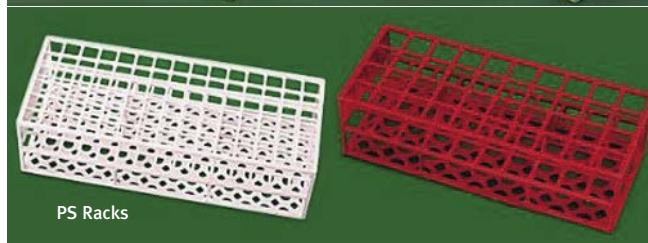

Square hole racks

Acetal racks - Square hole acetal resin racks, resistant up to 121°C.
Dimensions : 246 x 101 x 70 mm.

For tube ø	No. of tubes	Red	White	Yellow	Green	Pink	Blue	€ Excl. VAT
21 mm	40	39187081	39187082	39187083	39187084	-	39187086	NC -
17 mm	60	39188081	39188082	39188083	39188084	39188085	39188086	NC -
13 mm	90	39189081	39189082	39189083	39189084	39189085	39189086	NC -

Acetal racks

Single use polystyrene racks - Economic square holes racks.
Single use. Dimensions : 246 x 101 x 70 mm.

For tubes with ø (mm)	Capacity tubes	Red	White	€ Excl. VAT
21	40	39187011	39187012	NC -
17	60	39188011	39188012	NC -
13	90	39189011	39189012	NC -

PS Racks

Large capacity mega racks

- > In polypropylene, Autoclavable
- > Alphanumeric marking of the grid
- > White or blue

	For 216 tubes 10 or 12-13 mm	For 240 tubes 13 - 16 mm	For 432 tubes 13 - 16 mm	For 120 tubes 16 mm
Dim (mm)*	337 x 235 x 91	337 x 267 x 91	337 x 267 x 91	337 x 267 x 91
Blue	037969	047693	047691	037972
White	037971	047692	047690	037973
€ Excl. VAT	NC -	NC -	NC -	NC -

* Height with wings.

Large capacity racks

Large capacity polypropylene racks. Autoclavable Convenient for pipetting or storing large numbers of samples.

Note: The models below do not have any openings on the sides.