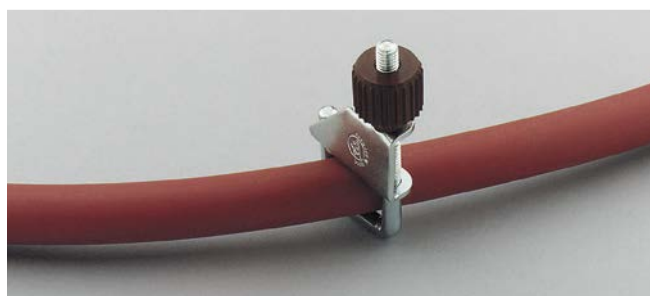

TUBE CLAMPS

Pipe clamp

Stainless steel ring.

Cat. No.	Description	€
076427	Pipe collar 10 mm	NC -
076428	Pipe collar 12 mm	NC -
076429	Pipe collar 14 mm	NC -
076430	Pipe collar 17 mm	NC -
076431	Pipe collar 21 mm	NC -
076432	Pipe collar 25 mm	NC -
076433	Pipe collar 29 mm	NC -
076434	Pipe collar 33 mm	NC -
076435	Pipe collar 37 mm	NC -
076436	Pipe collar 41 mm	NC -

Wilo Tubing clamp

Cat. No.	Description	€
076437	Wilo Tubing clamp 10 mm	NC -
076438	Wilo Tubing clamp 15 mm	NC -
076439	Wilo Tubing clamp 20 mm	NC -

PLASTICWARE

Clamps

Cat. No.	Length (mm)	Height (mm)	Type	€
020393	50	-	Mohr	NC -
020394	60	-	Mohr	NC -
020395	70	-	Mohr	NC -
020396	80	-	Mohr	NC -
020397	90	-	Mohr	NC -
020398	17	15	Hoffmann	NC -
020399	20	17	Hoffmann	NC -
020400	25	20	Hoffmann	NC -
020401	25	27	Hoffmann	NC -
020402	30	20	Hoffmann	NC -
020403	40	30	Hoffmann	NC -

- Mohr or Hoffmann type
- In nickel-plated brass

Mohr

Hoffmann