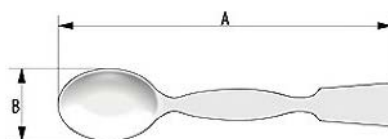

SPOONS AND SPATULAS

Spoons and spatulas

| A (mm) | B (mm) | Vol. (ml) | In nickel | | Stainless steel | | Stainless steel, PTFE coated | |
|--------|--------|-----------|-----------|------|-----------------|------|------------------------------|------|
| | | | Cat. No. | € | Cat. No. | € | Cat. No. | € |
| 120 | 20 | 2 | 442195 | NC - | 442201 | NC - | 442205 | NC - |
| 150 | 20 | 2 | 442196 | NC - | 442202 | NC - | 442206 | NC - |
| 180 | 30 | - | - | - | 069288 | NC - | - | - |
| 180 | 20 | 2 | 442197 | NC - | 442203 | NC - | - | - |
| 210 | 20 | 2 | 442198 | NC - | 442204 | NC - | 442207 | NC - |
| 100 | 8 | 0.2 | 442199 | NC - | 442208 | NC - | 442210 | NC - |
| 150 | 4 | 0.1 | - | - | 442209 | NC - | - | - |
| 150 | 8 | 0.2 | 442200 | NC - | - | - | 442211 | NC - |

Analysis Stainless steel spatulas

One end is rectangular and flat, the other is spoon-shaped. Two lengths: 235 mm and 500 mm.

| Cat. No. | Length (mm) | € |
|----------|-------------|------|
| 001809 | 235 | NC - |
| 001810 | 500 | NC - |

Stainless steel spatulas

Spatulas suitable for transfers, powder and granular materials.

| Cat. No. | Description | Length (mm) | € |
|----------|--|-------------|------|
| 037872 | Stainless steel Spoon | 225 | NC - |
| 037873 | Stainless steel spatula, round and flat ends | 195 | NC - |
| 037874 | Spatula, round and flat ends | 150 | NC - |