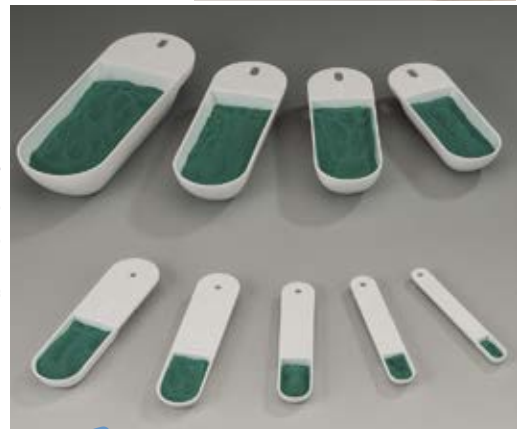

Economical one-piece spoons - Sterile or non-sterile (per 12).

Vol. (ml)	Pack. unit	Sterile, single pack						Non-sterile			
		Cat. No.	Units/box	€/box	Cat. No.	Units/box	€/box	Cat. No.	Pack. unit	Units/box	€/box
1.25	1	085975	100	NC -	085975A	10	NC -	085989	12	12	NC -
2.5	1	085976	100	NC -	085976A	10	NC -	085990	12	12	NC -
5	1	085977	100	NC -	085977A	10	NC -	085991	12	12	NC -
8	1	085978	100	NC -	085978A	10	NC -	085992	12	12	NC -
20	1	085979	100	NC -	085979A	10	NC -	085993	12	12	NC -
63	1	085980	50	NC -	-	-	-	085985	12	12	NC -
83	1	085981	50	NC -	-	-	-	085986	12	12	NC -
125	1	085982	50	NC -	-	-	-	085987	12	12	NC -
250	1	085983	50	NC -	-	-	-	085988	12	12	NC -

TIP

Non-sterile scoops and spoons: page 903

DISSECTION SAMPLING

Long sterile sampling spoon

- Capacity 25 ml, length 254 mm
- Sterile, single use, individually wrapped
- Made of High Impact Polystyrene

Cat. No.	Description	Units/box	€/box
085984	Long spoon, 25 ml	25	NC -