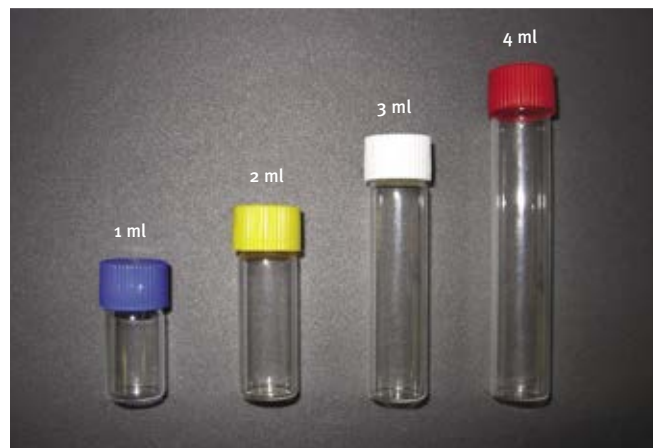

Glass Bottles 1, 2, 3, 4 and 5 ml

- ▶ White glass, available in different volumes: 1, 2, 3, 4 and 5 ml
- ▶ With aluminium, coloured autoclavable plastic or open autoclavable plastic cap with septum
- ▶ Without marking surface

- ▶ Polypropylene boxes are autoclavable at 121°C
- ▶ The bottles are delivered without the boxes
- ▶ Clear or amber bottles for 1 and 2 ml

	For flask glass 1 ml	For 2 ml glass bottle	For 3 ml glass bottle	For 4 ml glass bottle	For 4 ml glass bottle	For 5 ml glass bottle
Tubes dimensions \varnothing x H (mm)	12 x 25	12 x 36	12 x 50	14 x 48	12 x 64	14,5 x 40
PS or PP box dimensions for 50 tubes L x W x H (mm)	140 x 70 x 40	140 x 70 x 40	-	-	-	-
PP box dimensions for 96 tubes L x W x H (mm)	172,5 x 116,5 x 40,5	172,5 x 116,5 x 40,5	172,5 x 116,5 x 56	172,5 x 116,5 x 72	172,5 x 116,5 x 72	-
PP box dimensions for 24 tubes L x W x H (mm)	-	-	-	145 x 55 x 50	-	145 x 55 x 50