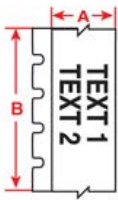

Fig.2

Labels for BMP51