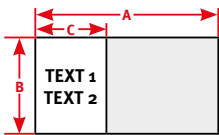

Fig.3

Labels for BMP51