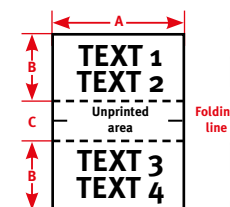

Fig.6

Labels for BMP51