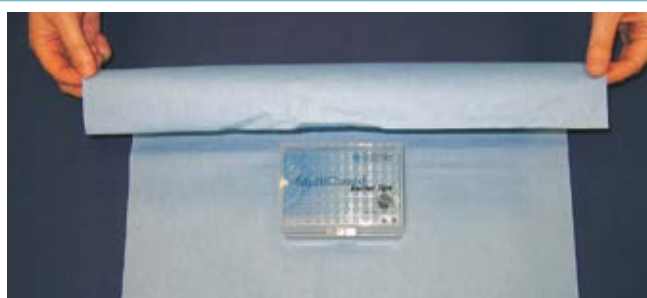

DEXTEX 1 non-woven sterilisation sheets 56 g/m²

Cat. No.	L x W (mm)	Units/ box	€/box
095046	500 x 500 mm	500	NC -
095047	600 x 600 mm	500	NC -
095048B	750 x 750 mm	200	NC -
095049B	900 x 900 mm	200	NC -
095050	1000 x 1000 mm	200	NC -
095051	1200 x 1200 mm	100	NC -
095052	1370 x 1370 mm	100	NC -

DEXTEX 2 non-woven sterilisation sheets 67 g/m²

Cat. No.	L x W (mm)	Units/ box	€/box
095055	600 x 600 mm	500	NC -
095056	750 x 750 mm	250	NC -
095057	900 x 900 mm	250	NC -
095058	1000 x 1000 mm	200	NC -
095059	1200 x 1200 mm	100	NC -

SENSITIVE Sterilisation sheets

- Economical solution
- Made of crepe paper, 60 g/m²
- High water resistance
- Suitable for steam and ethylene oxide sterilisation
- Easy to handle
- Good mechanical strength in dry or wet condition