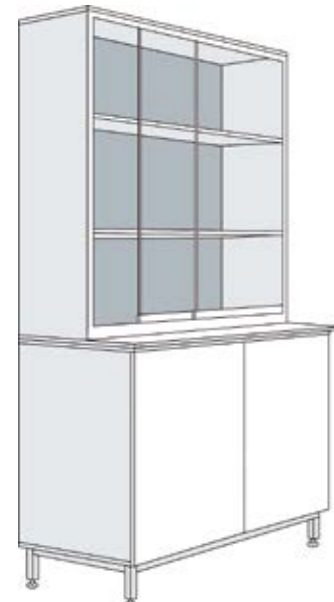

## Furniture on castors

### Wall cupboards

- Solid or glass doors
- White melamine
- 1 adjustable table
- Delivered assembled
- L x D x H (mm) 900 x 370 x 800

Cat. No.	Description	€
374343	Cupboard with solid doors	NC -
374346	Cupboard with glass doors	NC -

### Tall cabinet

- White melamine, 165° opening
- 3 shelves, 2 of which are height adjustable
- 1 lock and 2 metal handles
- Delivered in kit form: to be assembled

Cat. No.	L x D x H (mm)	€
374345	1200 x 416 x 2000	NC -

### Display cabinet

- Top with 2 glass sliding doors, 2 shelves on adjustable pins
- Bottom with 2 solid doors with 1 shelf on adjustable pins
- Delivered assembled in 2 parts (to be re-assembled)

Cat. No.	L x H (mm)	P top (mm)	P bottom (mm)	€
374348	1200 x 2000	350	600	NC -