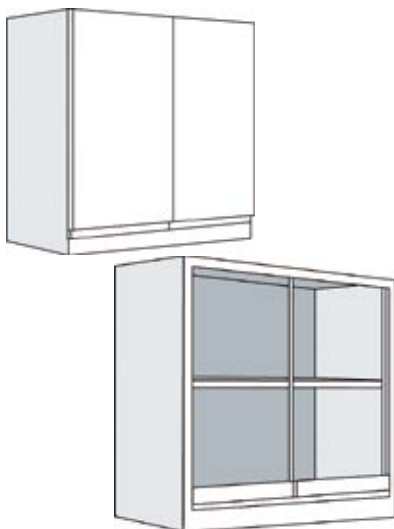

Storage

Wall cupboards

- Solid or glass doors
- White melamine
- 1 adjustable table
- Delivered assembled
- L x D x H (mm) 900 x 370 x 800

Cat. No.	Description	€
374343	Cupboard with solid doors	NC -
374346	Cupboard with glass doors	NC -

Tall cabinet

- White melamine, 165° opening
- 3 shelves, 2 of which are height adjustable
- 1 lock and 2 metal handles
- Delivered in kit form: to be assembled