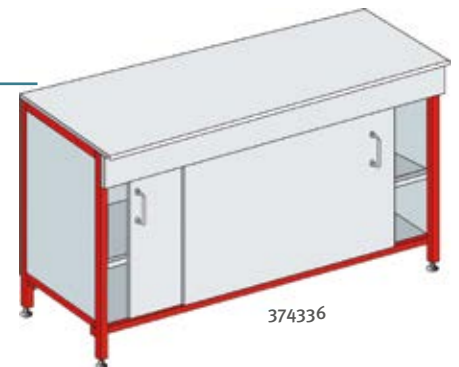

Built-in cabinet with sliding doors

Dimension : L (mm)	For 600 mm deep base		For 750 mm deep base	
	Cat. No.	€	Cat. No.	€
1200	374335	NC -	374338	NC -
1500	374336	NC -	374339	NC -
1800	374337	NC -	374340	NC -
Half-cabinet only for bench 1800				
855	374341	NC -	374342	NC -

- Delivered in kit, must be mounted under a bench
- Recessed underneath bench frames