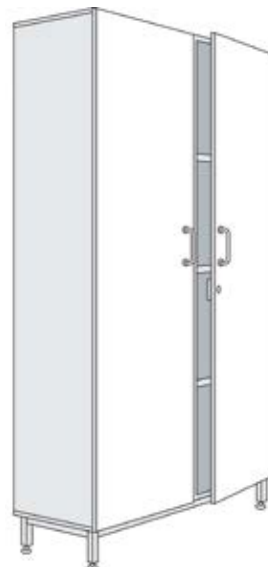

## Storage

### Wall cupboards

- Solid or glass doors
- White melamine
- 1 adjustable table
- Delivered assembled
- L x D x H (mm) 900 x 370 x 800

Cat. No.	Description	€
374343	Cupboard with solid doors	NC -
374346	Cupboard with glass doors	NC -

### Tall cabinet

- White melamine, 165° opening
- 3 shelves, 2 of which are height adjustable
- 1 lock and 2 metal handles
- Delivered in kit form: to be assembled

Cat. No.	L x D x H (mm)	€
374345	1200 x 416 x 2000	NC -

### Display cabinet

- Top with 2 glass sliding doors, 2 shelves on adjustable pins
- Bottom with 2 solid doors with 1 shelf on adjustable pins
- Delivered assembled in 2 parts (to be re-assembled)

Cat. No.	L x H (mm)	P top (mm)	P bottom (mm)	€
374348	1200 x 2000	350	600	NC -