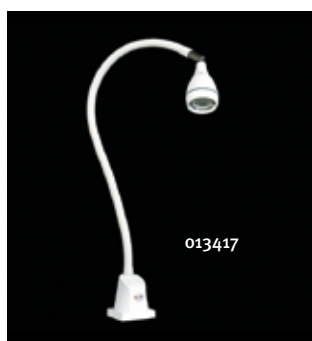

## LID Tasklight

- Robust and quiet flexible arm lamps for precise and durable positioning
- LEDs on printed circuit guaranteeing a long life (50000h) or halogen bulb (5000h) depending on the model
- Standard switch, contactless or with dimmer depending on model

### Carla LED lamp ➤ Swivel head ➤ Diffused lighting 25°

Flexible arm (mm)	650	1000	1230
Luminous intensity (lm)	420		
Illumination at 50cm (lx)	7000		
Illuminated area at 50cm (mm)	200		
Colour temperature	4500°K (neutral white)		
Colour rendering index	IRC 95/100		
Power consumption	4.2 W		
Head dimensions (mm)	60 x 100		
<b>With standard switch</b>	<b>013417</b>	<b>013419</b>	<b>013421</b>
€	N/A -	N/A -	N/A -
<b>With contactless switch</b>	<b>013418</b>	<b>013420</b>	<b>013422</b>
€	N/A -	N/A -	N/A -

### Lina LED Lamp ➤ Swivel head ➤ Diffused lighting 25°

Flexible arm (mm)	650	1000
Luminous intensity (lm)	1680	
Illumination at 50cm (lx)	15000	
Illuminated area at 50cm (mm)	700 x 600	
Colour temperature	4500°K (neutral white)	
Rendering index Colours	IRC 95/100	
Power consumption	17 W	
Head dimensions (mm)	25 x 500	
<b>With standard switch</b>	<b>013437</b>	<b>013440</b>
€	N/A -	N/A -
<b>With dimmer switch</b>	<b>013438</b>	<b>013441</b>
€	N/A -	N/A -
<b>With contactless switch</b>	<b>013439</b>	<b>013442</b>
€	N/A -	N/A -

### Hepta LED lamp ➤ Swivel head with handle ➤ Precise 10° lighting

Flexible arm (mm)	650	1140
Luminous intensity (lm)	980	
Illumination at 50cm (lx)	60000	
Illuminated area at 50cm (mm)	120	
Colour temperature	4500°K (neutral white)	
Colour rendering index	IRC 95/100	
Power consumption	7 W	
Head dimensions (mm)	110 x 100	
<b>With standard switch</b>	<b>013409</b>	<b>013412</b>
€	N/A -	N/A -
<b>With dimmer switch</b>	<b>013410</b>	<b>013413</b>
€	N/A -	N/A -
<b>With contactless switch</b>	<b>013411</b>	<b>013414</b>
€	N/A -	N/A -