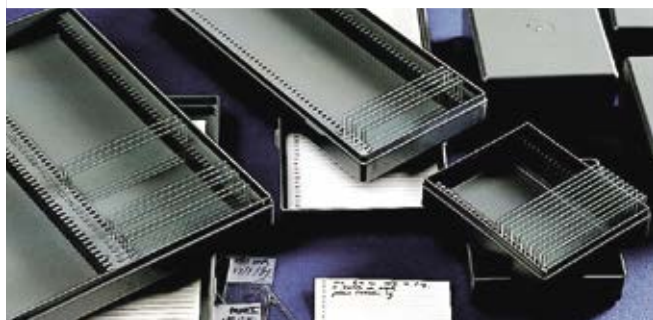

Storage boxes for microscope slides with slip lid

- ▶ Made of high impact polystyrene, highly resistant to impact
- ▶ With numbered slots
- ▶ Stackable
- ▶ Good clearance for easy slide handling
- ▶ Fully detachable lid

Cat. No.	Number of spaces	Dimensions (mm)	Height (mm)	€ Excl. VAT
391209	25	98 x 83	38	NC -
391210	50	230 x 97	35	NC -
391211	100	230 x 180	35	NC -

Storage boxes with lid for slides

Storage boxes for up to 400 microscope slides.
L x W x H large model : 82 x 245 x 86 mm.
L x W x H small model : 82 x 140 x 86 mm.

- ▶ Translucent hinged lid
- ▶ Contains a storage tray for 100 slides or 200 slides back to back (large model) or 50 slides or 100 slides back to back (small model)
- ▶ Choice of 5 colours
- ▶ The inner rack can be removed
- ▶ Without its internal rack, the box can contain 400 slides (large model) or 200 slides (small model) on 3 rows
- ▶ Slides arranged vertically for reading through the lid
- ▶ Possibility to read a barcode without removing the slides from the rack

- ▶ In polycarbonate
- ▶ Stainless steel hinged lid or slip lid
- ▶ Temperature-resistant foam slide holders
- ▶ With digital marking
- ▶ Stackable
- ▶ For 75 x 25 mm slides
- ▶ Autoclavable

Cat. No.	Slides capacity	Lid	L x D x H (mm) :	Colour	€ Excl. VAT
037994	100	Hinged	208 x 175 x 34	Violet	NC -
320528	25	Slip	141 x 88 x 35	Blue	NC -