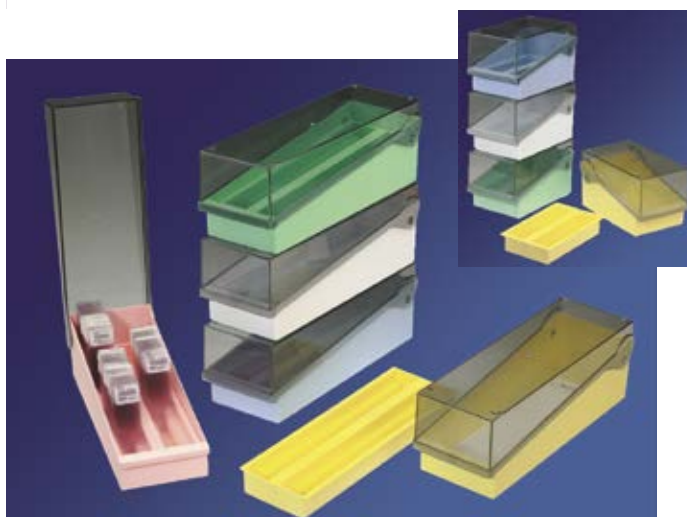

Storage boxes for microscope slides with slip lid

- ▶ Made of high impact polystyrene, highly resistant to impact
- ▶ With numbered slots
- ▶ Stackable
- ▶ Good clearance for easy slide handling
- ▶ Fully detachable lid

Cat. No.	Number of spaces	Dimensions (mm)	Height (mm)	€ Excl. VAT
391209	25	98 x 83	38	NC -
391210	50	230 x 97	35	NC -
391211	100	230 x 180	35	NC -

Storage boxes with lid for slides

Storage boxes for up to 400 microscope slides.
L x W x H large model : 82 x 245 x 86 mm.
L x W x H small model : 82 x 140 x 86 mm.

- ▶ Translucent hinged lid
- ▶ Contains a storage tray for 100 slides or 200 slides back to back (large model) or 50 slides or 100 slides back to back (small model)
- ▶ Choice of 5 colours
- ▶ The inner rack can be removed
- ▶ Without its internal rack, the box can contain 400 slides (large model) or 200 slides (small model) on 3 rows
- ▶ Slides arranged vertically for reading through the lid
- ▶ Possibility to read a barcode without removing the slides from the rack

- ▶ In polycarbonate
- ▶ Stainless steel hinged lid or slip lid
- ▶ Temperature-resistant foam slide holders
- ▶ With digital marking
- ▶ Stackable
- ▶ For 75 x 25 mm slides
- ▶ Autoclavable

Cat. No.	Slides capacity	Lid	L x D x H (mm) :	Colour	€ Excl. VAT
037994	100	Hinged	208 x 175 x 34	Violet	NC -
320528	25	Slip	141 x 88 x 35	Blue	NC -