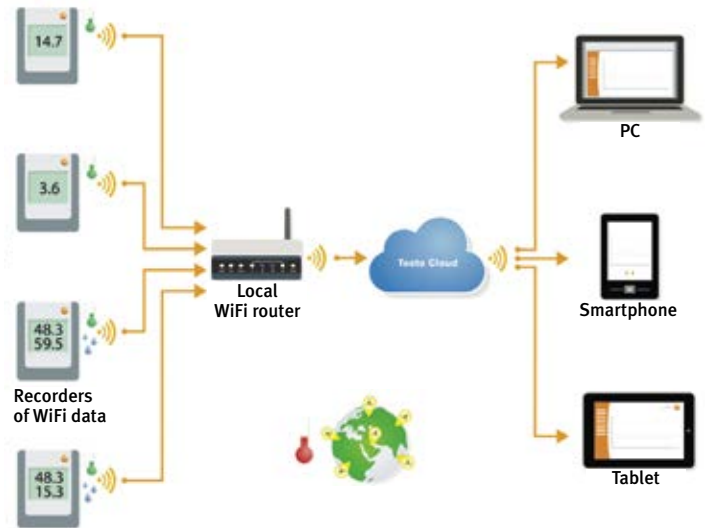

Licence model	Basic	Advance
Measurement rate	15 minutes (cannot be changed)	From 1 minute to 24 hours
Communication rate	From 1 hour to 24 hours	From 1 minute to 24 hours
Data storage	Up to 3 months (loop memory)	Up to 24 months (loop memory)
Reports	Manual (pdf and csv)	Manual and automatic (pdf and csv)
Visualisation of curves	Channel by channel	Up to 10 channels simultaneously
Number of users per account	1 maximum	10 maximum
Number of recorders per account	Unlimited	-
Use of measurement point groups and zones	No	Yes
Alarms via email	Unlimited	-
Alarms via sms	No	25 SMS per recorder per year
Technical alarms	Low battery	Low battery, power failure and loss of WiFi communication
No. of alarm receivers	Limited to 3 via email	Unlimited via email Limited to 10 via SMS
€ Excl. VAT	Free of charge	On request

ANALYSIS AND MEASUREMENTS