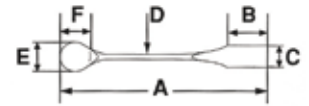

- Delivered in 1 pocket-sized carrying case
- 6 spatula models and one tweezer
- Stainless steel
- Autoclavable

Three large and three small models:

- 1: double spatula with large round tip;
- 2: double spatula with small round tip;
- 3: double spatula with large spoon tip;
- 4: double spatula with small spoon tip;
- 5: double spatula with small micro-spoon tip;
- 6: double spatula with large micro-spoon tip.

	Clamp	Model 1	Model 2	Model 3	Model 4	Model 5	Model 6
L. total (A)	14 cm	15 cm	15 cm	15 cm	15 cm	15 cm	15 cm
F x E (cm)	-	3,80 x 0,90	3,50 x 0,41	3,90 x 0,80	3,50 x 0,47	1,90 x 0,50	2,50 x 0,70
B x C (cm)	-	3,80 x 0,90	3,50 x 0,41	3,90 x 0,80	3,50 x 0,47	3,80 x 0,50	3,40 x 0,70

Spoon and spatula kit + tweezer

Cat. No.	Description	€
085114	Spoons and spatulas kit + one tweezer	NC -