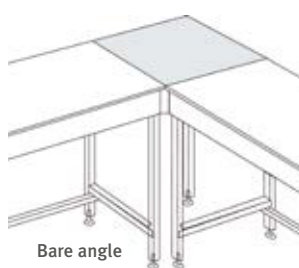

- > Laminate worktop with anti-vibration mass
- > Height : 900 mm

Weighing table without backsplash

Type of sink	Bench width (mm)	Internal sink dimensions (L x W x D mm)
Drawn sandstone slabs	600	1 sink : 450 x 390 x 210
Made of polypropylene	600	1 sink : 380 x 380 x 210
	900 1200 y 1500	1 sink : 540 x 380 x 310 2 sink : 380 x 380 x 210

Bench with sink, on cabinet

Bench with sink and skirting and shelf on base

TIP

Also available: bench with sink and/or skirting and shelf, consult us.

Other sinks on request

Angles for benches

> Includes :

- 1 worktop
- 1 corner base with or without skirting and shelf (skirting and shelf depth 150 mm)

Bare angle

Corner with backsplash

Bare angle

Coating	Enamelled glass		Laminate		Drawn sandstone	
Dimensions : L x D (mm)	Cat. No.	€	Cat. No.	€	Cat. No.	€
600 x 600	374220	NC -	374224	NC -	374228	NC -
750 x 750	374222	NC -	374226	NC -	374230	NC -

Corner with skirting and shelf

Coating	Enamelled glass		Laminate		Drawn sandstone	
Dimensions : L x D (mm)	Cat. No.	€	Cat. No.	€	Cat. No.	€
750 x 750	374221	NC -	374225	NC -	374229	NC -
900 x 900	374223	NC -	374227	NC -	374231	NC -