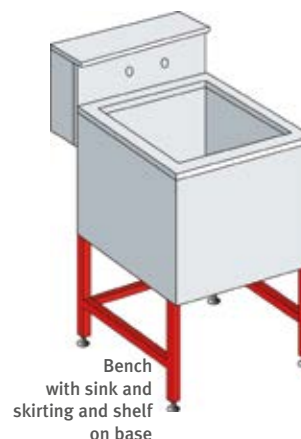

Workbenches with basins - height 90 cm

> Includes :

- 1 worktop with sink
- 1 sink trap
- 1 fascia strip
- 1 fixed cupboard under the sink or metal leg frame
- With or without skirting and shelf

Bench with sink on cabinet

Cat. No.	Description	€
374317	Straight supply hose on table (2 hoses are needed for the mixer)	NC -
374318	Flexible discharge	NC -

Weighing table

Cat. No.	Dim. : L x D (mm)	Skirting and shelf	€
374252	600 x 600	Without	NC -
374253	600 x 750	With	NC -
374254	600 x 750	Without	NC -
374255	600 x 900	With	NC -

- > Laminate worktop with anti-vibration mass
- > Height : 900 mm

Weighing table without backsplash

Type of sink	Bench width (mm)	Internal sink dimensions (L x W x D mm)
Drawn sandstone slabs	600	1 sink : 450 x 390 x 210
Made of polypropylene	600	1 sink : 380 x 380 x 210
	900 1200 y 1500	1 sink : 540 x 380 x 310 2 sink : 380 x 380 x 210

Bench with sink, on cabinet

Bench with sink and skirting and shelf on base

TIP

Also available: bench with sink and/or skirting and shelf, consult us.

Other sinks on request

Angles for benches

> Includes :

- 1 worktop
- 1 corner base with or without skirting and shelf (skirting and shelf depth 150 mm)