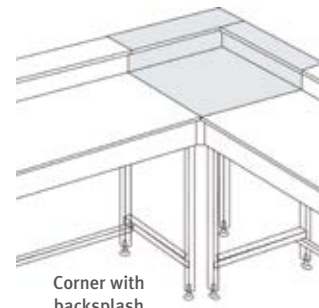

- > Laminate worktop with anti-vibration mass
- > Height : 900 mm

Weighing table without backsplash

Type of sink	Bench width (mm)	Internal sink dimensions (L x W x D mm)
Drawn sandstone slabs	600	1 sink : 450 x 390 x 210
Made of polypropylene	600	1 sink : 380 x 380 x 210
	900 1200 y 1500	1 sink : 540 x 380 x 310 2 sink : 380 x 380 x 210

Bench with sink, on cabinet

Bench with sink and skirting and shelf on base

TIP

Also available: bench with sink and/or skirting and shelf, consult us.

Other sinks on request

Angles for benches

> Includes :

- 1 worktop
- 1 corner base with or without skirting and shelf (skirting and shelf depth 150 mm)

Bare angle

Corner with backsplash

Bare angle

Coating	Enamelled glass		Laminate		Drawn sandstone	
Dimensions : L x D (mm)	Cat. No.	€	Cat. No.	€	Cat. No.	€
600 x 600	374220	NC -	374224	NC -	374228	NC -
750 x 750	374222	NC -	374226	NC -	374230	NC -